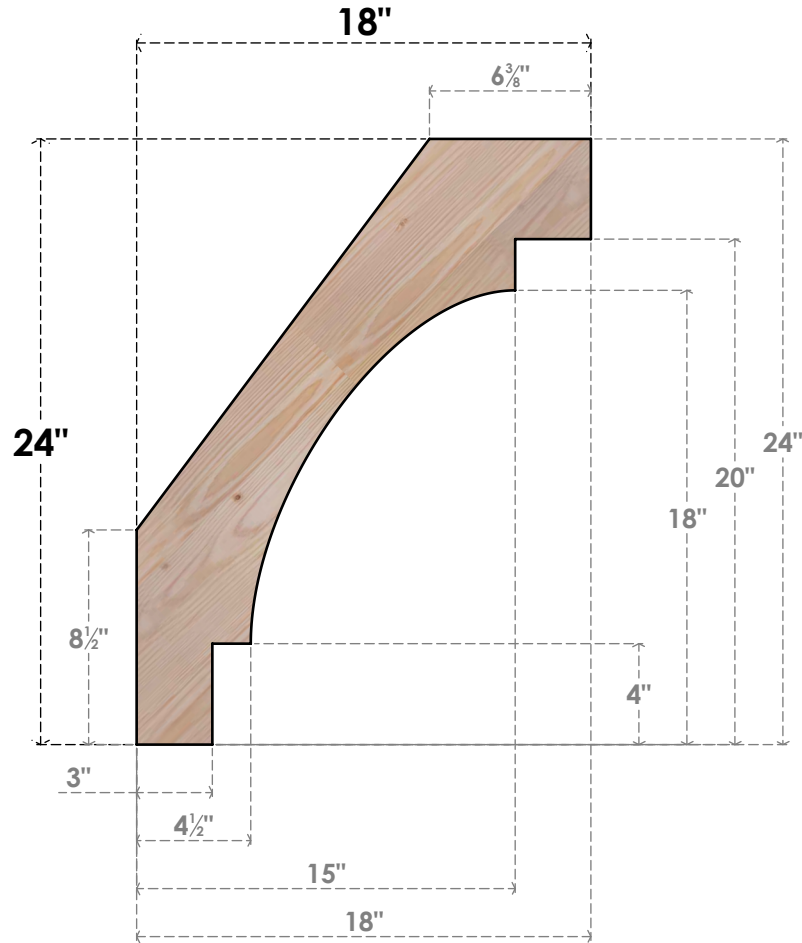

BRC06X18X24MRC00SDF

5 1/2"W X 18"D X 24"H MERCED SMOOTH BRACE, DOUGLAS FIR

SIDE

FRONT

EKENA MILLWORK
 2300 WEST MAIN ST.
 CLARKSVILLE, TX 75426
 TOLL FREE: 866-607-0453
 WWW.EKENAMILLWORK.COM

NOTES

1. INSTALLATION TO BE COMPLETED IN ACCORDANCE WITH MANUFACTURER'S SPECIFICATIONS.
2. DRAWING MAY NOT BE TO SCALE
3. THIS DRAWING IS INTENDED FOR DESIGN AND PLANNING PURPOSES ONLY.
4. ALL INFORMATION CONTAINED HEREIN WAS CURRENT AT THE TIME OF DEVELOPMENT BUT MUST BE REVIEWED AND APPROVED BY THE PRODUCT MANUFACTURER TO BE CONSIDERED ACCURATE.
5. PRODUCTS ARE NOT KILN DRIED. THIS ITEM IS UNIQUE AND WILL CONTAIN THE NATURAL VARIATIONS THAT THE WOOD SPECIES OFFERS. THIS MAY RESULT IN VARIATIONS UP TO 1/4"